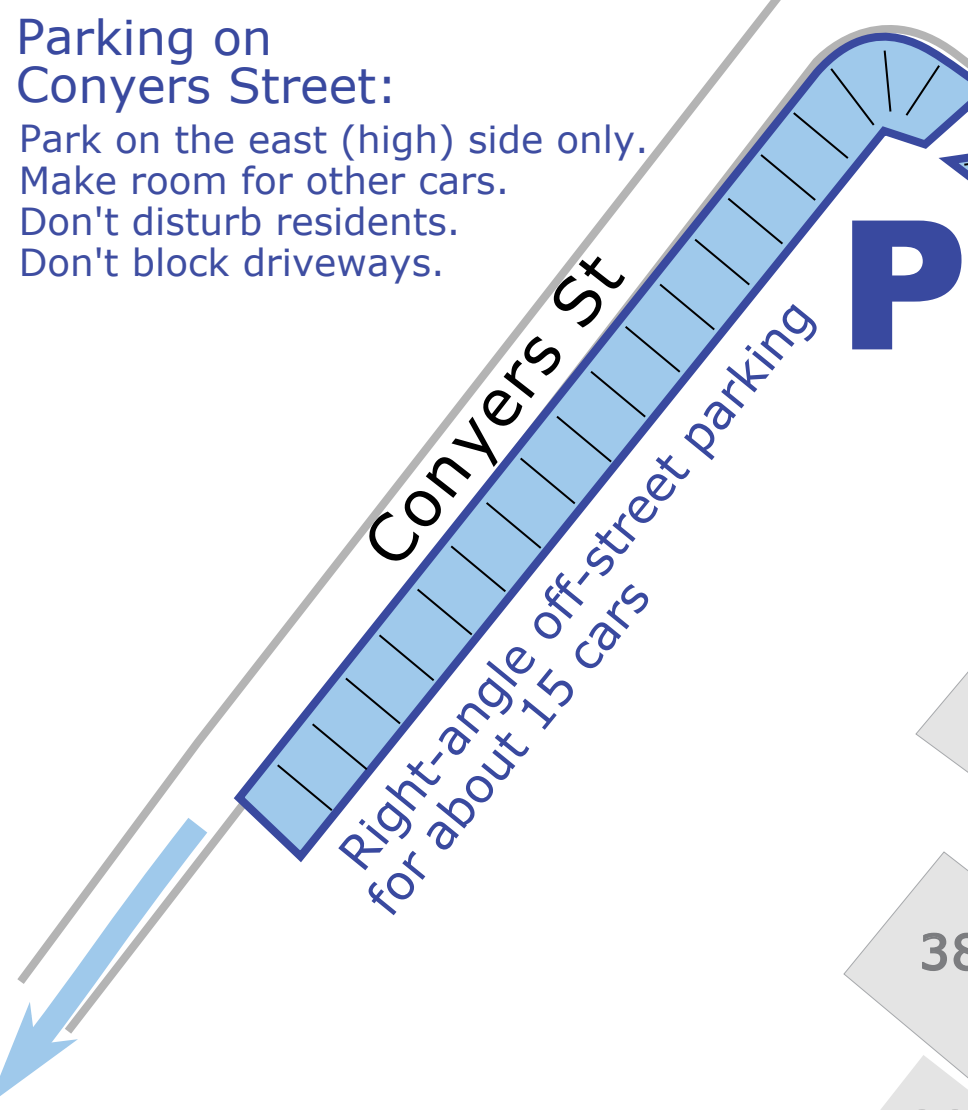

- Forest Road Shops
- 1/367 The Oak Tree Tavern
  - 2/367 Above & Beyond Tattoo Gallery
  - 3/367 Young Serenity Hair & Beauty
  - 4/367 Lane Financial
  - 375 The Acorn Bar & Restaurant
  - 377 Rosedale Motors
  - 381 The Peacock Den
  - 383 Strong & Stable (gym)
  - 385 The Basin Preschool
  - 387 The Basin Childrens Centre
  - 389 Kubochi Hair & Beauty
  - 393 Boho boutique & nursery café
  - 395 (Black Dog Wear)
  - 397 (Hillview Motors)

Additional off-street parking for about 100 cars at St. Bernadette's school, a 5-minute walk

Approximately 20 spaces

Do not block the entrance to this car park

**NO Parking at the Shops:**  
Please keep these few spaces open for **local residents** needing short-term parking when shopping.  
half-hour and two-hour zones  
Dear guests and musicians,  
Please do not park here.

**Parking on Conyers Street:**

Park on the east (high) side only. Make room for other cars. Don't disturb residents. Don't block driveways.

Right-angle off-street parking for about 15 cars

- |  |                                     |  |                                       |
|--|-------------------------------------|--|---------------------------------------|
|  | event information                   |  | fire extinguisher                     |
|  | first aid                           |  | free public telephone                 |
|  | hand sanitiser                      |  | public bus stop                       |
|  | accessible toilets with baby change |  | music venue                           |
|  | accessible parking                  |  | marquee - (actual placement may vary) |